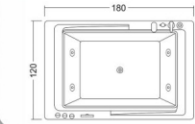

180 x 120 x 60

**Elise (color: shells)
Thermo wood panel**

180 x 120 x 60 L,R