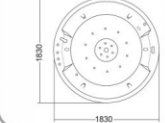

**Zebra
Thermo wood pane**

180 x 180 x 75