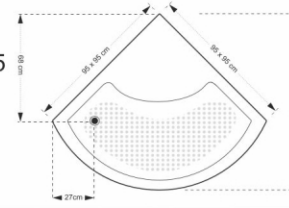

A 203

Shower tray: h 15 cm 80 x 80 x 195
 Shower encloser: 90 x 90 x 195
 H 180 cm
 Tempered: glass
 Drainage device (optional)

A 213

Shower tray: h 15 cm 120 x 80 x 195
 Shower encloser:
 H 180 cm
 Tempered: glass
 Drainage device (optional)

1280

Shower tray: h 35 cm 120 x 80 x 195
 Shower encloser:
 H 160 cm
 Tempered: glass
 Drainage device (optional)

9595

Shower tray: h 35 cm 95 x 95 x 195
 Shower encloser:
 H 160 cm
 Tempered: glass
 Drainage device (optional)

3028
80 x 80
90 x 90
70 x 70
H: 17

100 x 100
H: 18

203
80 x 80
90 x 90
100 x 100
H: 17

213
120 x 80
H: 17
L,R

9595
95 x 95
H: 35

100 x 90
H: 18

100 x 80
H: 17

120 x 90
140 x 90
H: 17