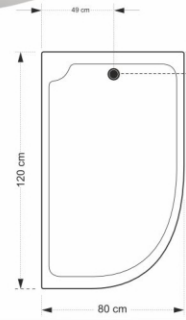

Glass shower

80 x 80 x 220 Lamp , Shelf
 90 x 90 x 220 Hand & Head shower
 120 x 80 x 220 Faucet, Mirror

Close up

100 x 90 x 220 Lamp, Shelf
 110 x 90 x 220 Hand & Head shower
 140 x 90 x 220 Faucet, Mirror, Chair
 Control Panel
 Massage jet

A 203

Shower tray: h 15 cm 80 x 80 x 195
 Shower encloser: 90 x 90 x 195
 H 180 cm
 Tempered: glass
 Drainage device (optional)

A 213

Shower tray: h 15 cm 120 x 80 x 195
 Shower encloser:
 H 180 cm
 Tempered: glass
 Drainage device (optional)

1280

Shower tray: h 35 cm 120 x 80 x 195
 Shower encloser:
 H 160 cm
 Tempered: glass
 Drainage device (optional)

9595

Shower tray: h 35 cm 95 x 95 x 195
 Shower encloser:
 H 160 cm
 Tempered: glass
 Drainage device (optional)

3028
80 x 80
90 x 90
70 x 70
H: 17

100 x 100
H: 18

203
80 x 80
90 x 90
100 x 100
H: 17

213
120 x 80
H: 17
L,R

9595
95 x 95
H: 35

100 x 90
H: 18

100 x 80
H: 17

120 x 90
140 x 90
H: 17