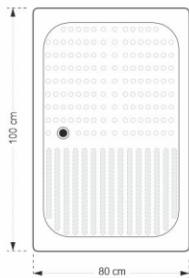

Glass shower

80 x 80 x 220 Lamp , Shelf
 90 x 90 x 220 Hand & Head shower
 120 x 80 x 220 Faucet, Mirror

Close up

100 x 90 x 220 Lamp, Shelf
 110 x 90 x 220 Hand & Head shower
 140 x 90 x 220 Faucet, Mirror, Chair
 Control Panel
 Massage jet

A 203

Shower tray: h 15 cm 80 x 80 x 195
 Shower encloser: 90 x 90 x 195
 H 180 cm
 Tempered: glass
 Drainage device (optional)

A 213

Shower tray: h 15 cm 120 x 80 x 195
 Shower encloser:
 H 180 cm
 Tempered: glass
 Drainage device (optional)

1280

Shower tray: h 35 cm 120 x 80 x 195
 Shower encloser:
 H 160 cm
 Tempered: glass
 Drainage device (optional)

9595

Shower tray: h 35 cm 95 x 95 x 195
 Shower encloser:
 H 160 cm
 Tempered: glass
 Drainage device (optional)

3028
80 x 80
90 x 90
70 x 70
H: 17

100 x 100
H: 18

203
80 x 80
90 x 90
100 x 100
H: 17

213
120 x 80
H: 17
L,R

9595
95 x 95
H: 35

100 x 90
H: 18

100 x 80
H: 17

120 x 90
140 x 90
H: 17