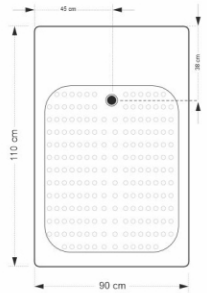

110 x 90
H: 17