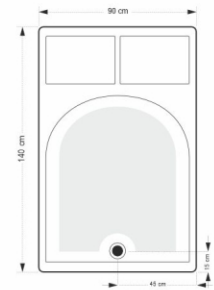

140 x 90
H: 13