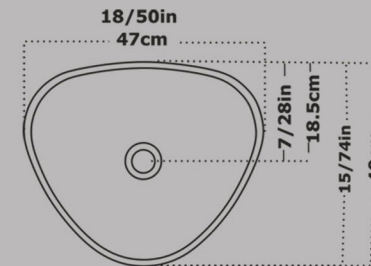

Size : 50X39

Code:GSF2204

Top Counter Basin Circle G.S.F
Without Tap Hole
Built in

Size : 37X37

Code : GSF2529

Top Counter Basin Triangle ASOO
Without Tap Hole
Built in

Size : 47X40

Code : ASO841