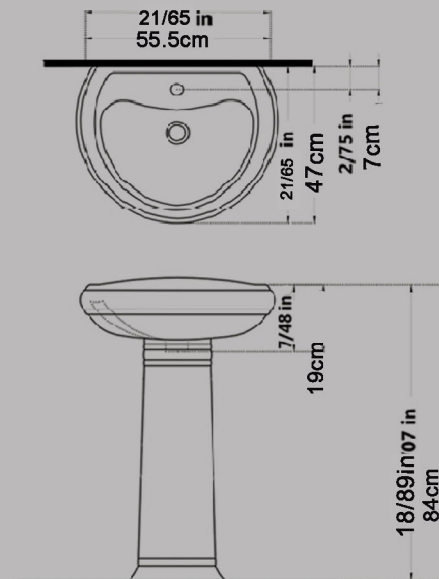

GATRIA Washbasin
With Half Pedestal
Large & Small

Size : 47X61.5
Size : 44.5X56.5

Code : GTO207
Code : GTO206

AY Washbasin With Half Pedestal Large & Small

Size : 49X60

Size : 45X51

Code : AYO107

Code : AYO204

ATAROD washbasin without pedestal

Size : 51.5x63.5

Size : 47x55.5

Size : 42x48

Size : 40x35

Code : ATO210
Code : ATO206
Code : ATO203
Code : ATO229

SATRON Washbasin
With Full Pedestal

size:46x61