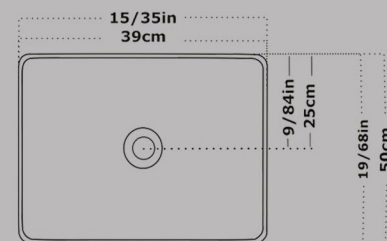

Size : 50X39