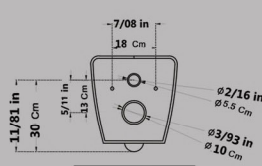

Tankless Wall hung JUPITER complete

Size : 56X36

Code : JP801

ARSITA Wall Hung
With Steel Bidet Pipe
Soft Close Seat Cover

Code : ARA101 Size : 36x53

Code : ARB101 Size : 36X53

ARSITA New Closet wall hung
ARSITA New Rimless wall hung