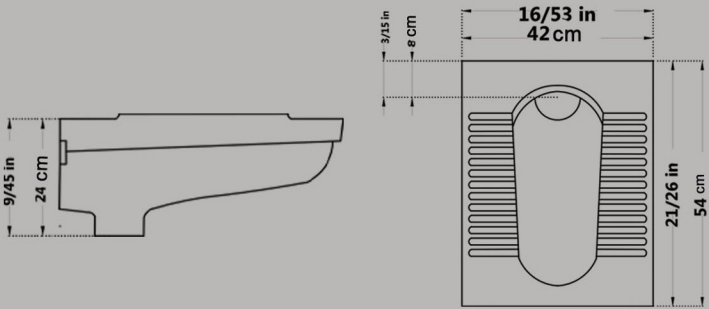

TITAN Small Olympic Squatting Pan

Closed Rim

Size : 42.5x56.5

Code : TT1618

URANUS Flat Squatting Pan

Open Rim

Size : 42x54

Code : ORO619

URANUS Dished Squatting Pan
Open Rim
Size : 42x54

Code : ORO620

ARSITA Squatting pan
Small

Open Rim
Ergonomic

Size : 43x56

Code : ARO627

ARSITA Close Dished Squatting pan

Closed Rim