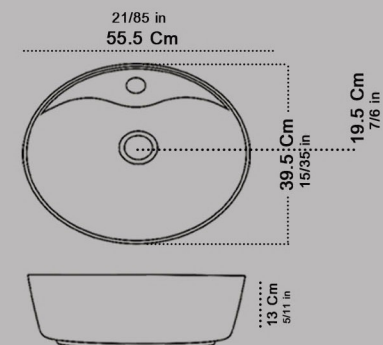

Size : 56.5X39.5