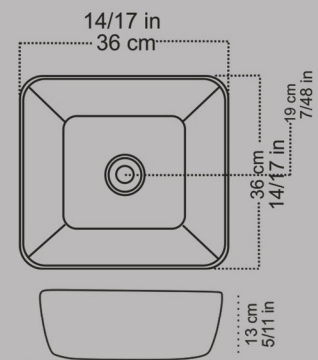

Code : GSF826

Top Counter Basin Hexagon MITRA
With Tap Hole
Built in

Size : 41X49

19/29in

49cm

Code:MI154

**Top Counter Basin Hexagon MITRA
Without Tap Hole
Built in**

Size : 41X49

19/29in
49cm

Code:MI803

Top Counter Basin MAYA
Without Tap Hole
Built in

Size : 41X34

Code : MAY811

Top Counter Basin Rectagle SIMPLE
Without Tap Hole
Built in

Size : 36.5x52.5

Code :SAD7821

Top Counter Basin Square SIMPLE
Without Tap Hole
Built in

Size : 36X36

Code : SAD7839

**Wash Basin
Corner AY
With Tap Hole**

Size : 36x36

Code : AYO226

Wash Stands
Rectangle ARAMIS
With Tap Hole

Size : 50x27