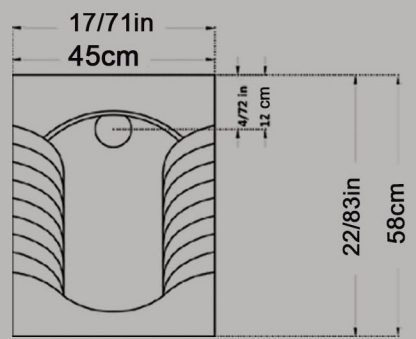

URANUS Dished Squatting Pan
Open Rim
Size : 42x54

Code : ORO620

ARSITA Squatting pan
Small

Open Rim
Ergonomic

Size : 43x56

Code : ARO627

ARSITA Close Dished Squatting pan

Closed Rim

Ergonomic

Size : 43x56

Code : ARO631

ARSITA Close Squatting pan

Closed Rim

Ergonomic

Size : 43x56

Code : ARO628

GATRIA Squatting Pan

Larg

Closed Rim

Ergonomic

Size : 50x60

Code : GTO616

GATRIA Squatting Pan
Small
Closed Rim
Ergonomic
Size : 45x58

Code : GTO615