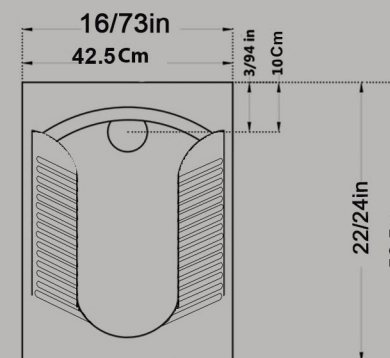

Size : 42.5x56.5

Code : TTM618

TITAN Striated Squatting Pan

Closed Rim

Large Ergonomic

Size : 49x60

Code : TTW615

TITAN Small Striated Squatting pan

Closed Rim

size : 42.5x56.5

Code : TTW618

TITAN Olympic Squatting Pan

Closed Rim

Large Ergonomic

Size : 49x60

Code : TT1617