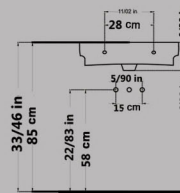

GATRIA Washbasin
With Half Pedestal
Large & Small

Size : 47X61.5
Size : 44.5X56.5

Code : GTO207
Code : GTO206

AY Washbasin With Half Pedestal Large & Small

Size : 49X60

Size : 45X51

Code : AYO107

Code : AYO204