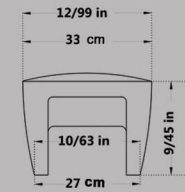

Size : 37x50

Code : JPU851

Under Counter Basin
Rectangle SATRON

Size : 35x55

Code : STU852

Washbasin
For Disabled People
Rectangle PORIMA

Size : 59X55

Code : POO207

GATRIA Washbasin
With Half Pedestal
Large & Small

Size : 47X61.5
Size : 44.5X56.5

Code : GTO207
Code : GTO206

AY Washbasin With Half Pedestal Large & Small

Size : 49X60

Size : 45X51

Code : AYO107

Code : AYO204