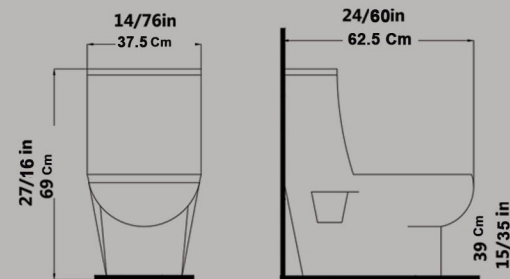

GITA One Piece Closet
With Steel Bidet Pipe
Soft Close Seat Cover
Two-Stroke Mechanism
Siphon Output Diameter 10 cm

Code : GYO501 Size : 37.5X62.5

AXE : 225