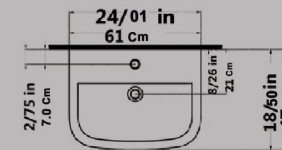

GATRIA Washbasin
With Half Pedestal
Large & Small

Size : 47X61.5
Size : 44.5X56.5

Code : GTO207
Code : GTO206

AY Washbasin With Half Pedestal Large & Small

Size : 49X60

Size : 45X51

Code : AYO107

Code : AYO204