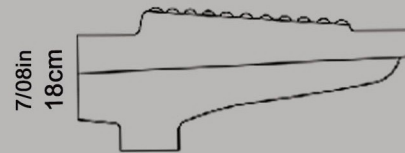

Ergonomic

Size : 43x56

Code : ARO631

ARSITA Close Squatting pan

Closed Rim

Ergonomic

Size : 43x56

Code : ARO628