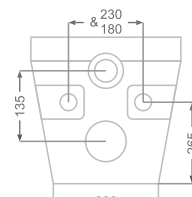

Delta 36

دلتا ۳۶ (روسنگی)

Name of Product	Length mm	Width mm	Height mm
Delta Top Counter 36	360	360	120

Diana 40

دیانا ۴۰ (روسنگی)

Name of Product	Length mm	Width mm	Height mm
Diana Top Counter 40	404	404	137

Name of Product	Length mm	Width mm	Height mm
Silvia Top Counter 50	498	340	172

Name of Product	Length mm	Width mm	Height mm
Romina Top Counter 52	520	355	152

Name of Product	Length mm	Width mm	Height mm
Yaris Top Counter 45	450	380	188

Name of Product	Length mm	Width mm	Height mm
Katia Wall Hung Water Closet 56	555	390	395

Name of Product	Length mm	Width mm	Height mm
Despina Wall Hung Water Closet 49	489	362	355

Name of Product	Length mm	Width mm	Height mm
Mega Wall Hung Water Closet 57	565	375	368

Name of Product	Length mm	Width mm	Height mm
Caprice Wall Hung Water Closet 54	536	375	330

Name of Product	Length mm	Width mm	Height mm
Silvia Wall Hung Water Closet 55	545	380	387

Katia Set

ست کاتیا

Name of Product	Length mm	Width mm	Height mm
Wash Basin 68 / 55	672 / 545	462 / 424	-
Half Pedestal 68 / 55	333 / 285	300 / 277	288 / 285
Water Closet Wall Hung	555	390	395