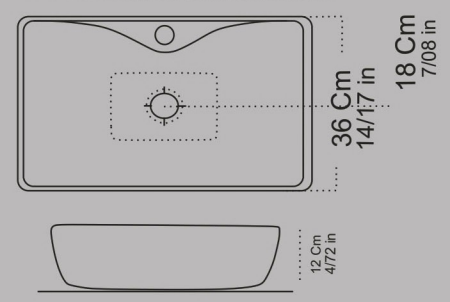

Top Counter Basin Square ASOO
Without Tap Hole
Built in

Size : 37x37

Code:ASO832

Top Counter Basin Rectangle HOMA
With Tap Hole
Built in

Size : 52.5X36

20/66 in
52.5 Cm

Code : HOT821

Top Counter Basin Square HOMA
With Tap Hole
Built in