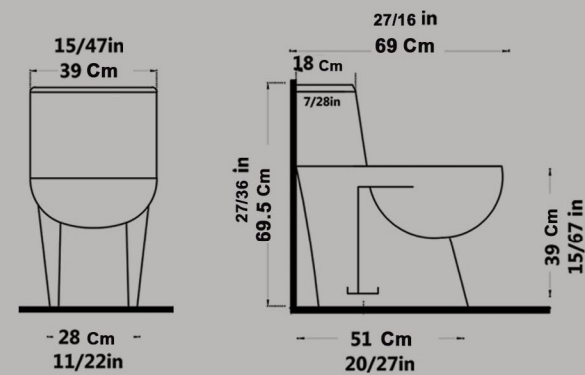

JUPITER One Piece Closet
With Steel Bidet Pipe
Soft Close Seat Cover
Two-Stroke Mechanism
Siphon Output Diameter 10 cm

Code : JPO501 Size : 39X69

AXE : 225