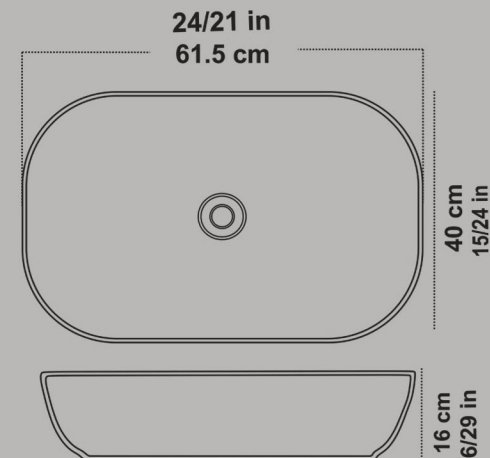

**Top Counter Basin MG 60
Without Tap Hole
Built in**

Size : 61.5x40