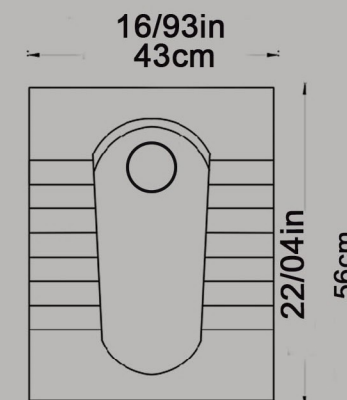

Closed Rim

size : 42.5x56.5

Code : TTW618

TITAN Olympic Squatting Pan

Closed Rim

Large Ergonomic

Size : 49x60

Code : TT1617

TITAN Small Olympic Squatting Pan

Closed Rim

Size : 42.5x56.5

Code : TT1618

URANUS Flat Squatting Pan

Open Rim

Size : 42x54

Code : ORO619

URANUS Dished Squatting Pan
Open Rim
Size : 42x54

Code : ORO620

ARSITA Squatting pan
Small

Open Rim
Ergonomic

Size : 43x56

Code : ARO627

ARSITA Close Dished Squatting pan

Closed Rim

Ergonomic

Size : 43x56

Code : ARO631

ARSITA Close Squatting pan

Closed Rim

Ergonomic

Size : 43x56

Code : ARO628