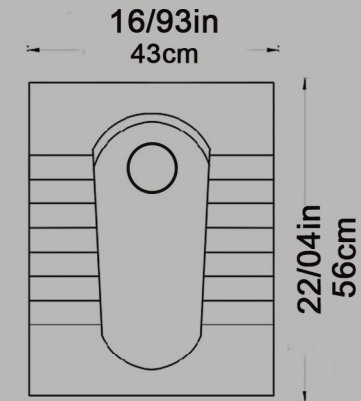

URANUS Dished Squatting Pan
Open Rim
Size : 42x54

Code : ORO620

ARSITA Squatting pan
Small

Open Rim
Ergonomic

Size : 43x56

Code : ARO627

ARSITA Close Dished Squatting pan

Closed Rim

Ergonomic

Size : 43x56

Code : ARO631

ARSITA Close Squatting pan

Closed Rim

Ergonomic

Size : 43x56

Code : ARO628

GATRIA Squatting Pan

Larg

Closed Rim

Ergonomic

Size : 50x60

Code : GTO616

GATRIA Squatting Pan
Small
Closed Rim
Ergonomic
Size : 45x58

Code : GTO615