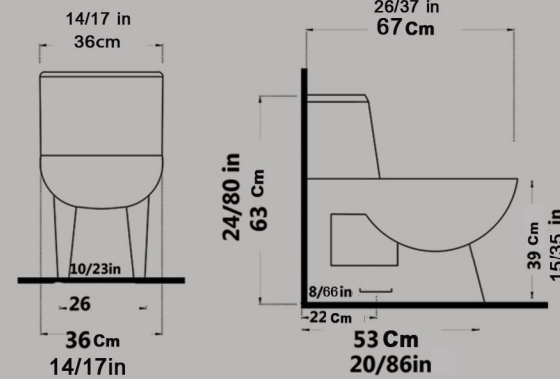

AY One Piece Closet
With Steel Bidet Pipe
Soft Close Seat Cover
Two-Stroke Mechanism
Siphon Output Diameter 10 cm

Code : AYO501 Size : 36X67
AXE : 225