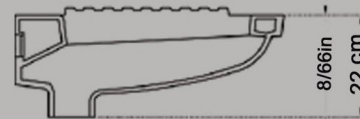

Code : GTO616