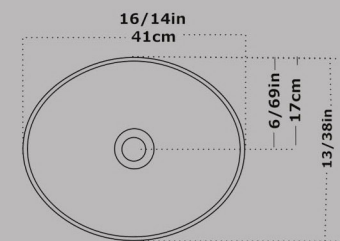

19/29in
49cm

Code:MI803

Top Counter Basin MAYA
Without Tap Hole
Built in

Size : 41X34

Code : MAY811

Top Counter Basin Rectagle SIMPLE
Without Tap Hole
Built in

Size : 36.5x52.5

Code :SAD7821