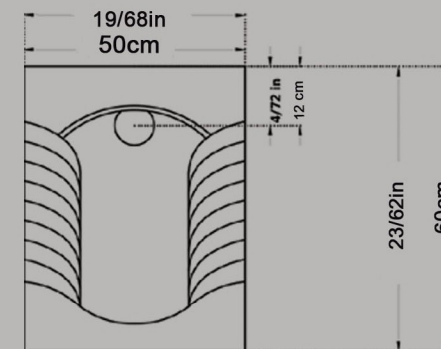

URANUS Dished Squatting Pan
Open Rim
Size : 42x54

Code : ORO620

ARSITA Squatting pan
Small

Open Rim
Ergonomic

Size : 43x56

Code : ARO627

ARSITA Close Dished Squatting pan

Closed Rim

Ergonomic

Size : 43x56

Code : ARO631

ARSITA Close Squatting pan

Closed Rim

Ergonomic

Size : 43x56

Code : ARO628

GATRIA Squatting Pan

Larg

Closed Rim

Ergonomic

Size : 50x60

Code : GTO616

GATRIA Squatting Pan
Small
Closed Rim
Ergonomic
Size : 45x58

Code : GTO615