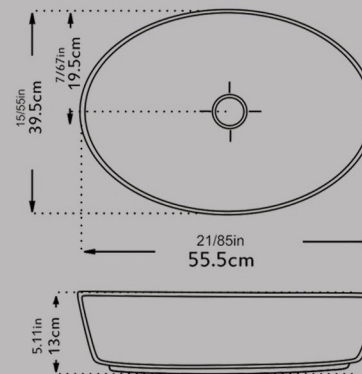

Size : 35X35

14/17 in
36 Cm

Code : HOT831

Top Counter Basin Ellipse HOMA
With Tap Hole
Built in

Size : 55.5X39.5

21/85 in
55.5 Cm

Code : HOT811

Top Counter Basin Circle HOMA
With Tap Hole
Built in

Size : 39X39

Code : HOT851

Top Counter Basin Ellipse JUPITER
With Tap Hole
Built in

Size : 55.5X39.5

Code : JPN811

Top Counter Basin Ellipse JUPITER
Without Tap Hole
Built in

Size : 55.5x39.5

Code : JPN881

Top Counter Basin Circle JUPITER
With Tap Hole
Built in

Size : 39X39

Code : JPN551

Top Counter Basin Circle JUPITER
Without Tap Hole
Built in

Size : 39X39

Code : JPN511

Top Counter Basin Ellipse TERMEH
With Tap Hole
Built in