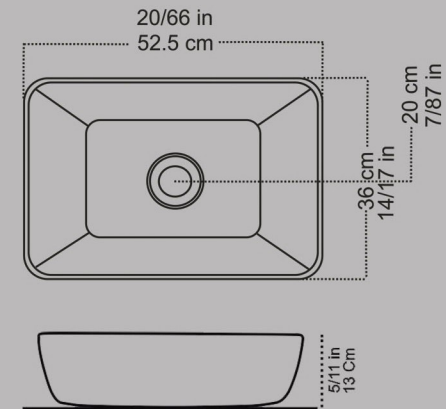

Code : GSF826

Top Counter Basin Hexagon MITRA
With Tap Hole
Built in

Size : 41X49

19/29in

49cm

Code:MI154

**Top Counter Basin Hexagon MITRA
Without Tap Hole
Built in**

Size : 41X49

19/29in
49cm

Code:MI803

Top Counter Basin MAYA
Without Tap Hole
Built in

Size : 41X34

Code : MAY811

Top Counter Basin Rectagle SIMPLE
Without Tap Hole
Built in

Size : 36.5x52.5

Code :SAD7821