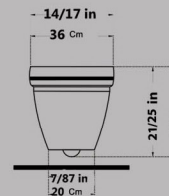

Tankless Wall hung JUPITER complete

Size : 56X36

Code : JP801

ARSITA Wall Hung
With Steel Bidet Pipe
Soft Close Seat Cover

Code : ARA101 Size : 36x53

Code : ARB101 Size : 36X53

ARSITA New Closet wall hung
ARSITA New Rimless wall hung