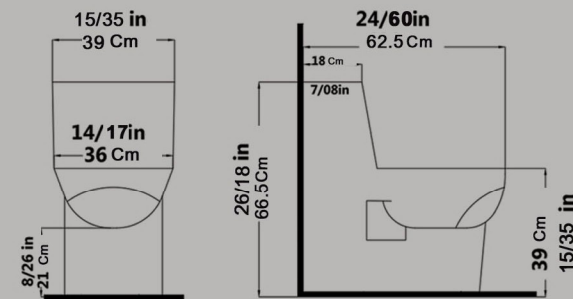

Code : AYO501 Size : 36X67
AXE : 225

AYSON One Piece Closet

With Steel Bidet Pipe

Soft Close Seat Cover

Two-Stroke Mechanism

Siphon Output Diameter 10 cm

Code : AUO501 Size : 39X62

AXE : 125