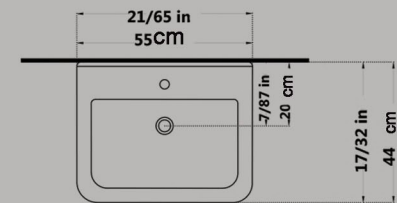

SATRON Washbasin
With Full Pedestal

size:46x61

size:44x55

Code:STO207

Code:STO206