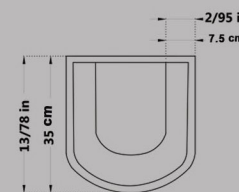

GATRIA Washbasin
With Half Pedestal
Large & Small

Size : 47X61.5
Size : 44.5X56.5

Code : GTO207
Code : GTO206

AY Washbasin With Half Pedestal Large & Small

Size : 49X60

Size : 45X51

Code : AYO107

Code : AYO204