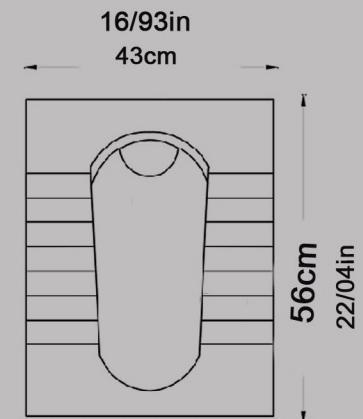

Closed Rim

size : 42.5x56.5

Code : TTW618

TITAN Olympic Squatting Pan

Closed Rim

Large Ergonomic

Size : 49x60

Code : TT1617

TITAN Small Olympic Squatting Pan

Closed Rim

Size : 42.5x56.5

Code : TT1618

URANUS Flat Squatting Pan

Open Rim

Size : 42x54

Code : ORO619

URANUS Dished Squatting Pan
Open Rim
Size : 42x54

Code : ORO620

ARSITA Squatting pan
Small

Open Rim
Ergonomic

Size : 43x56

Code : ARO627

ARSITA Close Dished Squatting pan

Closed Rim

Ergonomic

Size : 43x56

Code : ARO631

ARSITA Close Squatting pan

Closed Rim

Ergonomic

Size : 43x56

Code : ARO628