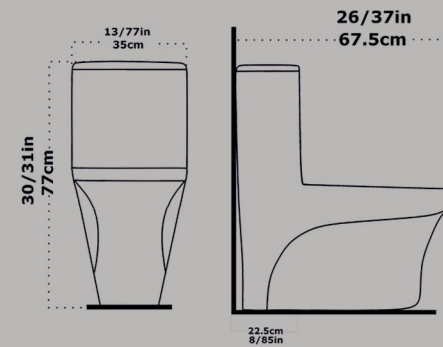

Silvia 60 (Self Pedestal)

سیلیویا ۶۰ (پایه سرخود)

Name of Product	Length mm	Width mm	Height mm
Silvia Self Pedestal Wash Basin 60	598	484	370

Crown 61

کرون ۶۱

Name of Product	Length mm	Width mm
Crown Wash Basin 61	608	450

Tankless Wall hung JUPITER complete

Size : 56X36

Code : JP801

ARSITA Wall Hung
With Steel Bidet Pipe
Soft Close Seat Cover

Code : ARA101 Size : 36x53

Code : ARB101 Size : 36X53

ARSITA New Closet wall hung
ARSITA New Rimless wall hung

ARSITA New One Piece Closet

With Steel Bidet Pipe

Soft Close Seat Cover

Two-Stroke Mechanism

Siphon Output Diameter 10 cm

Code : ARA501 Size : 35X67.5

AXE : 225

SATRON One Piece Closet