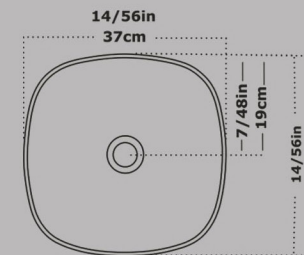

**Top Counter Basin MG 60
Without Tap Hole
Built in**

Size : 61.5x40

Code : GM827

**Top Counter Basin BOAT
Without Tap Hole
Built in**

Size : 58.5X36

Code : BOA811

Top Counter Basin Rectangle G.S.F
Without Tap Hole
Built in

Size : 50X39

Code:GSF2204

Top Counter Basin Circle G.S.F
Without Tap Hole
Built in

Size : 37X37

Code : GSF2529

Top Counter Basin Triangle ASOO
Without Tap Hole
Built in

Size : 47X40

Code : ASO841

Top Counter Basin Square ASOO
Without Tap Hole
Built in

Size : 37x37

Code:ASO832

Top Counter Basin Rectangle HOMA
With Tap Hole
Built in

Size : 52.5X36

20/66 in
52.5 Cm

Code : HOT821

Top Counter Basin Square HOMA
With Tap Hole
Built in