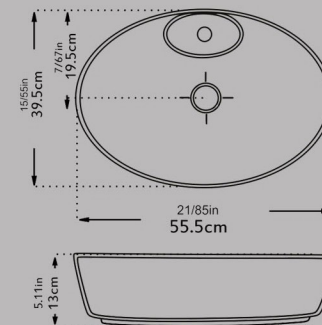

Size : 35X35

14/17 in
36 Cm

Code : HOT831

Top Counter Basin Ellipse HOMA
With Tap Hole
Built in

Size : 55.5X39.5

21/85 in
55.5 Cm

Code : HOT811

Top Counter Basin Circle HOMA
With Tap Hole
Built in

Size : 39X39

Code : HOT851

Top Counter Basin Ellipse JUPITER
With Tap Hole
Built in

Size : 55.5X39.5

Code : JPN811

Top Counter Basin Ellipse JUPITER
Without Tap Hole
Built in

Size : 55.5x39.5

Code : JPN881

Top Counter Basin Circle JUPITER
With Tap Hole
Built in

Size : 39X39

Code : JPN551

Top Counter Basin Circle JUPITER
Without Tap Hole
Built in

Size : 39X39

Code : JPN511

Top Counter Basin Ellipse TERMEH
With Tap Hole
Built in