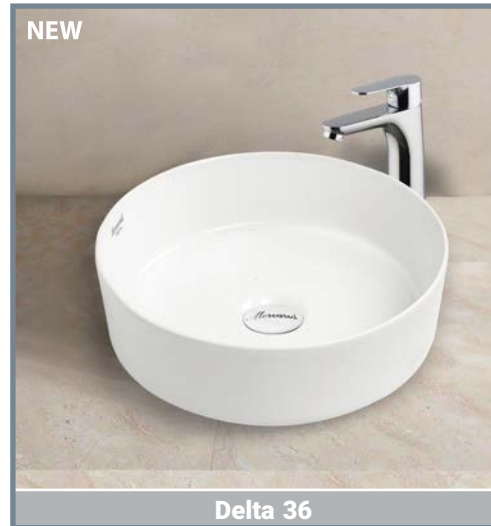

Name of Product	Length mm	Width mm	Height mm
Maya Top Counter 45	455	255	123

Name of Product	Length mm	Width mm	Height mm
Katia Top Counter 49	488	423	147

Delta 36

Name of Product	Length mm	Width mm	Height mm
Delta Top Counter 36	360	360	120

Name of Product	Length mm	Width mm	Height mm
Diana Top Counter 40	404	404	137