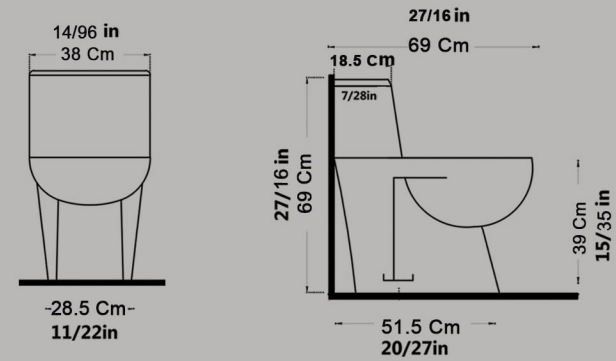

Silvia 60 (Self Pedestal)

سیلیویا ۶۰ (پایه سرخود)

Name of Product	Length mm	Width mm	Height mm
Silvia Self Pedestal Wash Basin 60	598	484	370

Crown 61

کرون ۶۱

Name of Product	Length mm	Width mm
Crown Wash Basin 61	608	450

With Steel Bidet Pipe

Soft Close Seat Cover

Two-Stroke Mechanism

Siphon Output Diameter 10 cm

Code : STO501 Size : 38x69

AXE : 225

JUPITER One Piece Closet
With Steel Bidet Pipe
Soft Close Seat Cover
Two-Stroke Mechanism
Siphon Output Diameter 10 cm