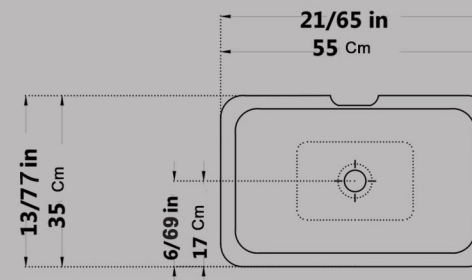

Under Counter Basin
Rectangle SATRON

Size : 35x55