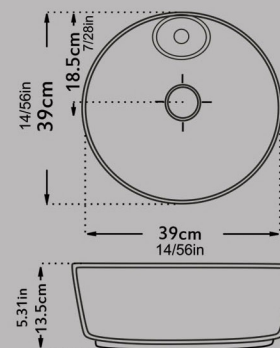

Size : 39X39

Code : HOT851

Top Counter Basin Ellipse JUPITER
With Tap Hole
Built in

Size : 55.5X39.5

Code : JPN811

Top Counter Basin Ellipse JUPITER
Without Tap Hole
Built in

Size : 55.5x39.5

Code : JPN881

Top Counter Basin Circle JUPITER
With Tap Hole
Built in

Size : 39X39

Code : JPN551

Top Counter Basin Circle JUPITER
Without Tap Hole
Built in

Size : 39X39

Code : JPN511

Top Counter Basin Ellipse TERMEH
With Tap Hole
Built in