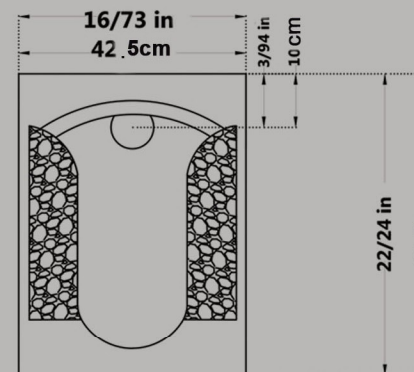

size:44x55

Code:STO207

Code:STO206

**ARSITA Squatting Pan Large
Closed Rim
Ergonomic**

Size : 60x60

Code : ARO616

PORIMA Squatting Pan
Closed Rim

Size : 50x60

Code : POO617

TITAN Ergonomic great Marble Squatting Pan
Closed Rime

Size : 49x60

Code : TTM617

TITAN Squatting Pan

Marble

Small

Closed Rim

Size : 42.5x56.5

Code : TTM618

TITAN Striated Squatting Pan

Closed Rim

Large Ergonomic

Size : 49x60

Code : TTW615

TITAN Small Striated Squatting pan