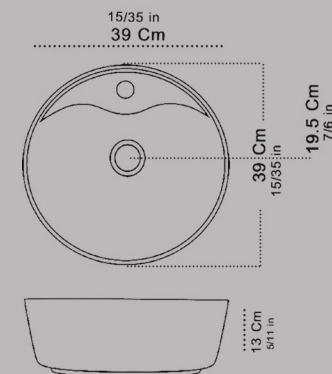

Size : 39X39