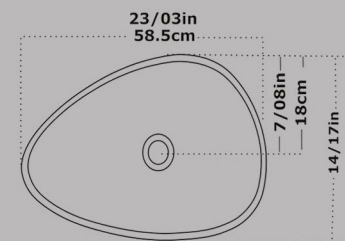

**Top Counter Basin MG 60
Without Tap Hole
Built in**

Size : 61.5x40

Code : GM827

**Top Counter Basin BOAT
Without Tap Hole
Built in**

Size : 58.5X36

Code : BOA811

Top Counter Basin Rectangle G.S.F
Without Tap Hole
Built in