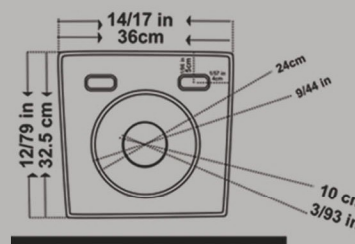

Tankless Wall hung JUPITER complete

Size : 56X36

Code : JP801

ARSITA Wall Hung
With Steel Bidet Pipe
Soft Close Seat Cover

Code : ARA101 Size : 36x53

Code : ARB101 Size : 36X53

ARSITA New Closet wall hung
ARSITA New Rimless wall hung