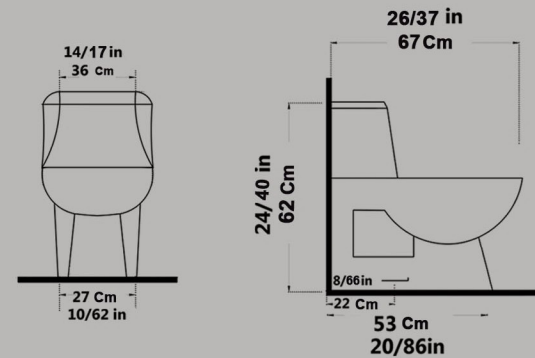

AXE : 225

YULDUZ New One Piece Closet

With Steel Bidet Pipe

Soft Close Seat Cover

Two-Stroke Mechanism

Siphon Output Diameter 10 cm

Code : ULN501 Size : 36x67

AXE : 225