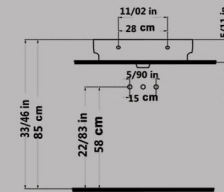

GATRIA Washbasin
With Half Pedestal
Large & Small

Size : 47X61.5
Size : 44.5X56.5

Code : GTO207
Code : GTO206

AY Washbasin With Half Pedestal Large & Small

Size : 49X60

Size : 45X51

Code : AYO107

Code : AYO204