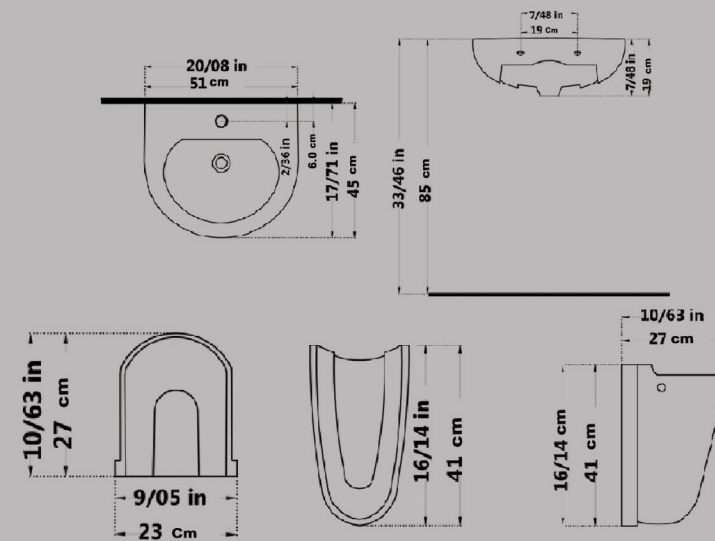

GATRIA Washbasin
With Half Pedestal
Large & Small

Size : 47X61.5
Size : 44.5X56.5

Code : GTO207
Code : GTO206

AY Washbasin With Half Pedestal Large & Small

Size : 49X60

Size : 45X51

Code : AYO107

Code : AYO204

ATAROD washbasin without pedestal

Size : 51.5x63.5

Size : 47x55.5

Size : 42x48

Size : 40x35

Code : ATO210
Code : ATO206
Code : ATO203
Code : ATO229

SATRON Washbasin
With Full Pedestal

size:46x61