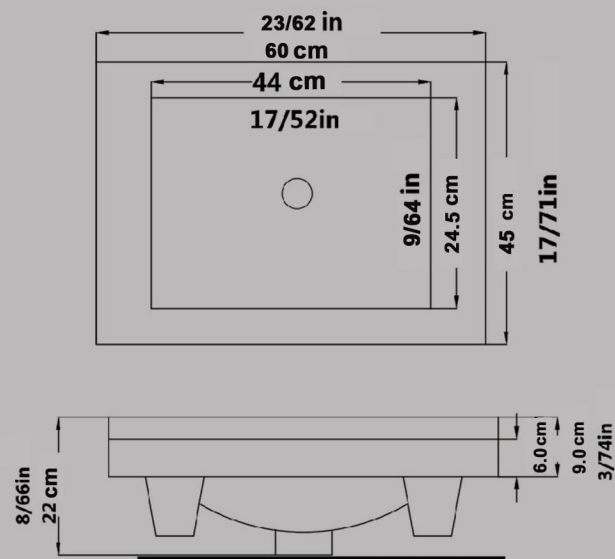

Code : AR7042

SINK With Tap Hole ARSITA

Size : 60.5X45

Code : ARO807

SINK With Tap Hole ARSITA

Size : 60.5X45

Code : ARO807

Under Counter Basin
Ellipse JUPITER