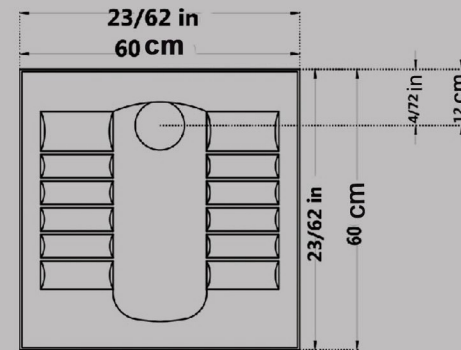

size:44x55

Code:STO207

Code:STO206

**ARSITA Squatting Pan Large
Closed Rim
Ergonomic**

Size : 60x60

Code : ARO616

PORIMA Squatting Pan
Closed Rim

Size : 50x60