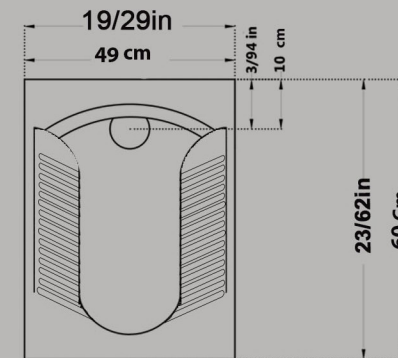

Size : 42.5x56.5

Code : TTM618

TITAN Striated Squatting Pan

Closed Rim

Large Ergonomic

Size : 49x60

Code : TTW615

TITAN Small Striated Squatting pan

Closed Rim

size : 42.5x56.5

Code : TTW618

TITAN Olympic Squatting Pan

Closed Rim

Large Ergonomic

Size : 49x60

Code : TT1617