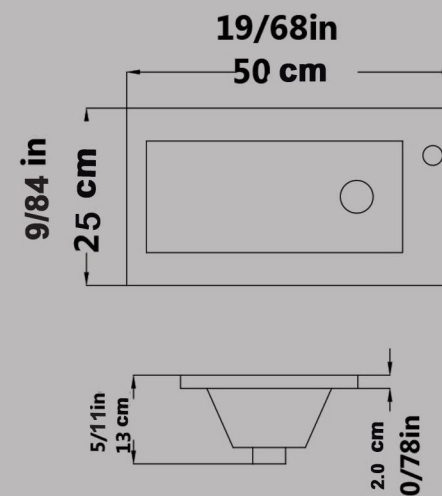

Top Counter Basin Square SIMPLE
Without Tap Hole
Built in

Size : 36X36

Code : SAD7839

**Wash Basin
Corner AY
With Tap Hole**

Size : 36x36

Code : AYO226

Wash Stands
Rectangle ARAMIS
With Tap Hole

Size : 50x27