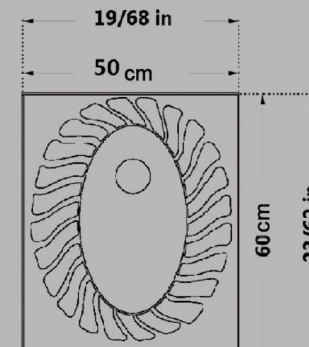

ATAROD washbasin without pedestal

Size : 51.5x63.5

Size : 47x55.5

Size : 42x48

Size : 40x35

Code : ATO210
Code : ATO206
Code : ATO203
Code : ATO229

SATRON Washbasin
With Full Pedestal

size:46x61

size:44x55

Code:STO207

Code:STO206

**ARSITA Squatting Pan Large
Closed Rim
Ergonomic**

Size : 60x60

Code : ARO616

PORIMA Squatting Pan
Closed Rim

Size : 50x60