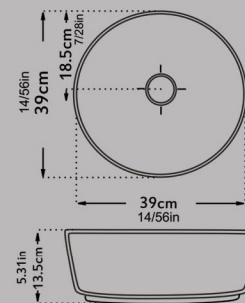

Size : 39X39

Code : HOT851

Top Counter Basin Ellipse JUPITER
With Tap Hole
Built in

Size : 55.5X39.5

Code : JPN811

Top Counter Basin Ellipse JUPITER
Without Tap Hole
Built in

Size : 55.5x39.5

Code : JPN881

Top Counter Basin Circle JUPITER
With Tap Hole
Built in

Size : 39X39

Code : JPN551

Top Counter Basin Circle JUPITER
Without Tap Hole
Built in

Size : 39X39

Code : JPN511

Top Counter Basin Ellipse TERMEH
With Tap Hole
Built in

Size : 56.5X39.5

Code:TRT811

Top Counter Basin Circle TERMEH
With Tap Hole
Built in

Size : 39X39

15/35 in
39Cm

Code:TRT851

Top Counter Basin G.S.F
With Tap Hole

Size : 49.5X40