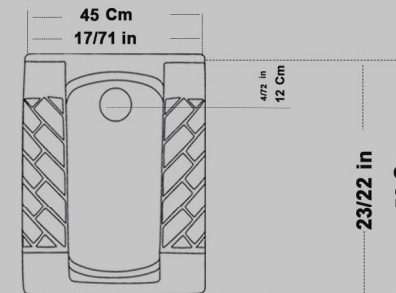

Size : 45x59