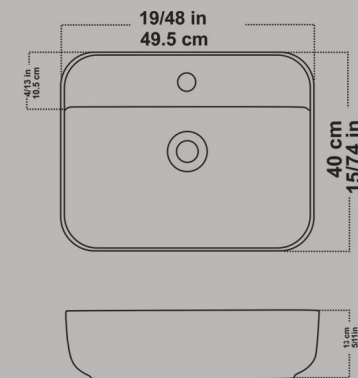

Size : 56.5X39.5

Code:TRT811

Top Counter Basin Circle TERMEH
With Tap Hole
Built in

Size : 39X39

15/35 in
39Cm

Code:TRT851

Top Counter Basin G.S.F
With Tap Hole

Size : 49.5X40

Code : GSF826

Top Counter Basin Hexagon MITRA
With Tap Hole
Built in

Size : 41X49

19/29in

49cm

Code:MI154

**Top Counter Basin Hexagon MITRA
Without Tap Hole
Built in**

Size : 41X49