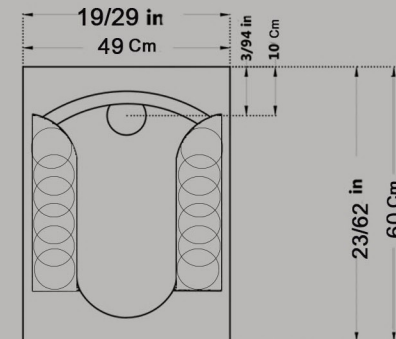

Size : 42.5x56.5

Code : TTM618

TITAN Striated Squatting Pan

Closed Rim

Large Ergonomic

Size : 49x60

Code : TTW615

TITAN Small Striated Squatting pan

Closed Rim

size : 42.5x56.5

Code : TTW618

TITAN Olympic Squatting Pan

Closed Rim

Large Ergonomic

Size : 49x60

Code : TT1617

TITAN Small Olympic Squatting Pan

Closed Rim

Size : 42.5x56.5

Code : TT1618

URANUS Flat Squatting Pan

Open Rim

Size : 42x54

Code : ORO619