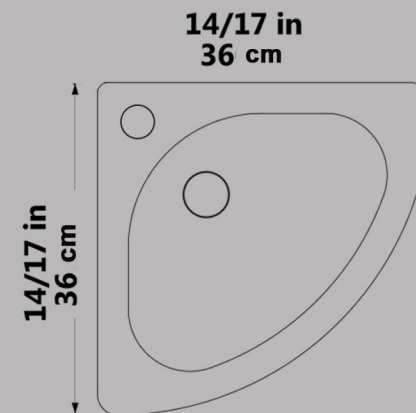

Top Counter Basin Square SIMPLE
Without Tap Hole
Built in

Size : 36X36

Code : SAD7839

**Wash Basin
Corner AY
With Tap Hole**

Size : 36x36

Code : AYO226

Wash Stands
Rectangle ARAMIS
With Tap Hole

Size : 50x27