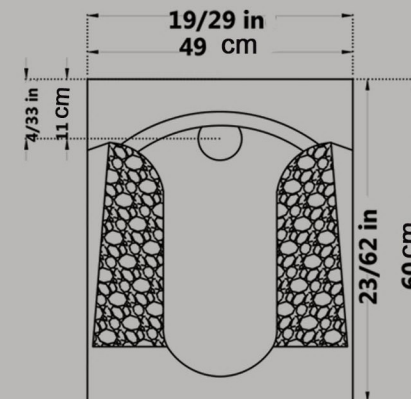

Code : TTM617