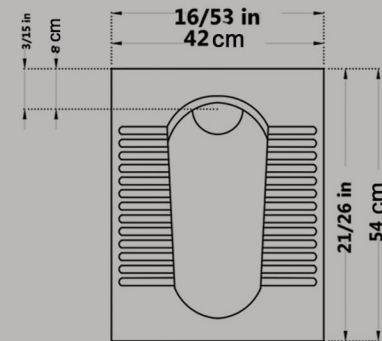

Size : 42.5x56.5

Code : TTM618

TITAN Striated Squatting Pan

Closed Rim

Large Ergonomic

Size : 49x60

Code : TTW615

TITAN Small Striated Squatting pan

Closed Rim

size : 42.5x56.5

Code : TTW618

TITAN Olympic Squatting Pan

Closed Rim

Large Ergonomic

Size : 49x60

Code : TT1617

TITAN Small Olympic Squatting Pan

Closed Rim

Size : 42.5x56.5

Code : TT1618

URANUS Flat Squatting Pan

Open Rim

Size : 42x54

Code : ORO619

URANUS Dished Squatting Pan
Open Rim
Size : 42x54

Code : ORO620

ARSITA Squatting pan
Small

Open Rim
Ergonomic

Size : 43x56

Code : ARO627

ARSITA Close Dished Squatting pan

Closed Rim