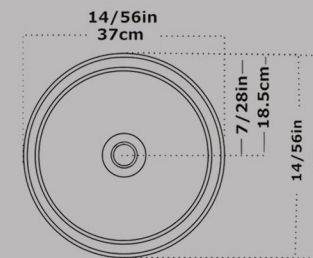

Size : 50X39

Code:GSF2204

Top Counter Basin Circle G.S.F
Without Tap Hole
Built in

Size : 37X37

Code : GSF2529

Top Counter Basin Triangle ASOO
Without Tap Hole
Built in

Size : 47X40

Code : ASO841