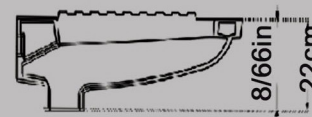

URANUS Dished Squatting Pan
Open Rim
Size : 42x54

Code : ORO620

ARSITA Squatting pan
Small

Open Rim
Ergonomic

Size : 43x56

Code : ARO627

ARSITA Close Dished Squatting pan

Closed Rim