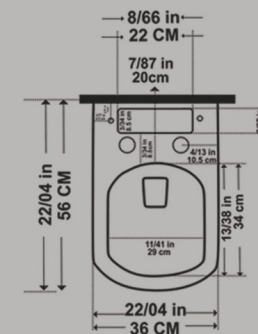

Tankless Wall hung JUPITER complete

Size : 56X36