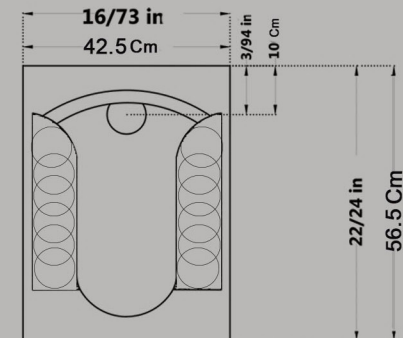

Size : 42.5x56.5

Code : TTM618

TITAN Striated Squatting Pan

Closed Rim

Large Ergonomic

Size : 49x60

Code : TTW615

TITAN Small Striated Squatting pan

Closed Rim

size : 42.5x56.5

Code : TTW618

TITAN Olympic Squatting Pan

Closed Rim

Large Ergonomic

Size : 49x60

Code : TT1617

TITAN Small Olympic Squatting Pan

Closed Rim

Size : 42.5x56.5

Code : TT1618

URANUS Flat Squatting Pan

Open Rim

Size : 42x54

Code : ORO619